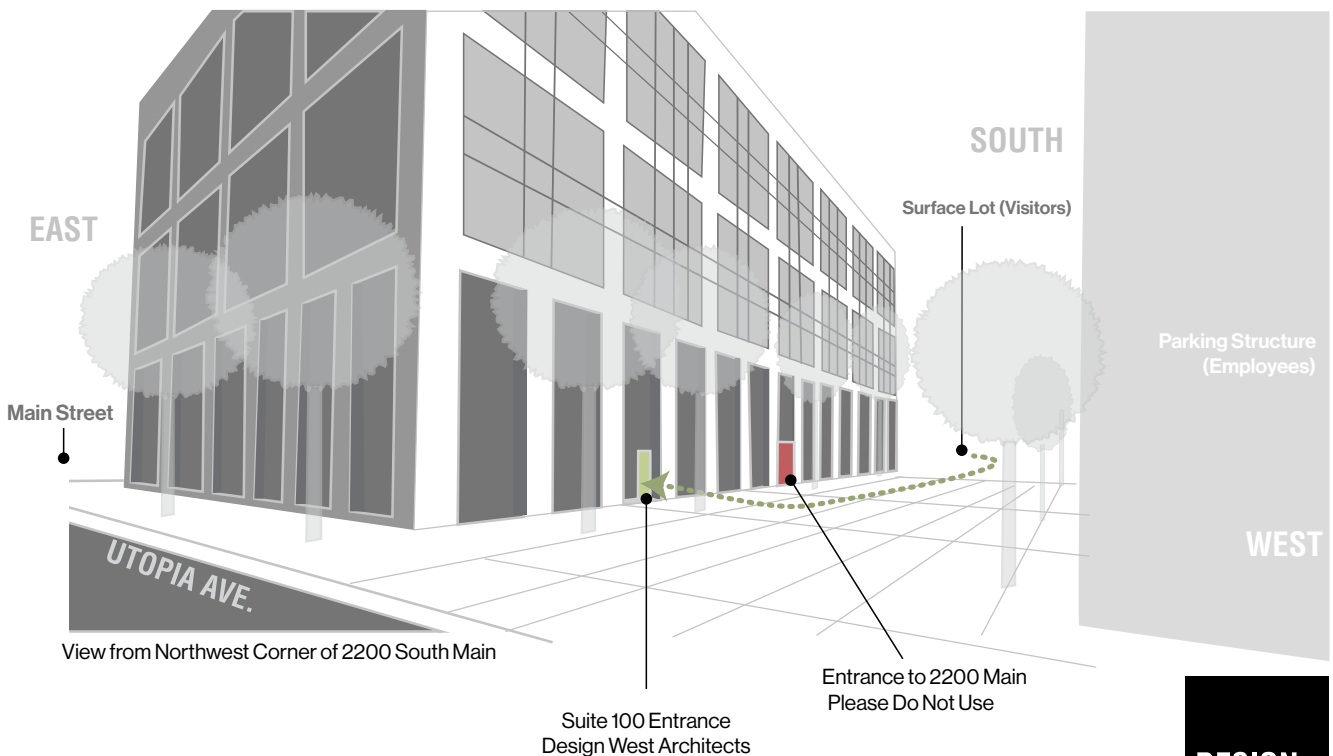

# We're Moving

THE SLC OFFICE OF DESIGN WEST ARCHITECTS  
WILL BE IN A NEW LOCATION BEGINNING MARCH 2, 2026

2200 South Main Street, Suite 100  
South Salt Lake, UT 84115

Location on Google Maps

**SCAN ME**

View from South

MAIN STREET

Visitors, please use the surface parking lot located directly south of our building (above). Entrance to our suite is located on the west side of the building, towards the north end. Please do not use the main building entrance.

View from Northwest Corner of 2200 South Main

Suite 100 Entrance  
Design West Architects

Entrance to 2200 Main  
Please Do Not Use