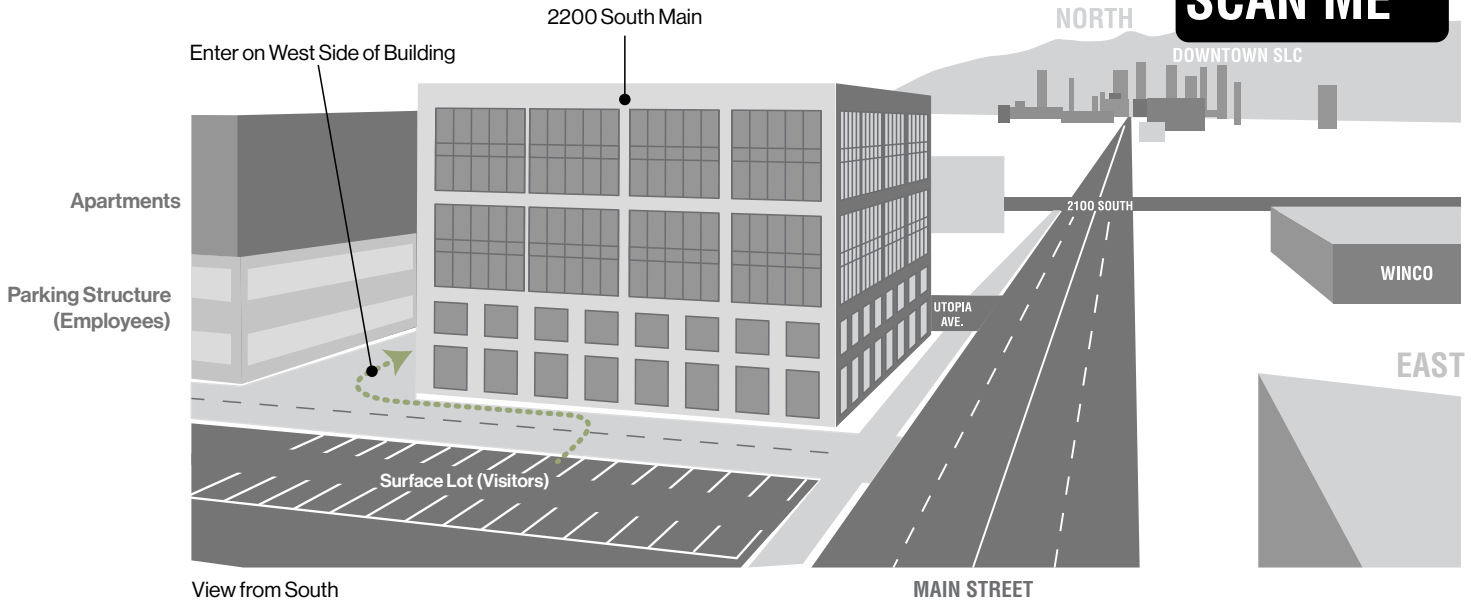

# We're Moving

THE SLC OFFICE OF DESIGN WEST ARCHITECTS  
WILL BE IN A NEW LOCATION BEGINNING MARCH 2, 2026

2200 South Main Street, Suite 100  
South Salt Lake, UT 84115

Location on Google Maps

**SCAN ME**

View from South

MAIN STREET

Visitors, please use the surface parking lot located directly south of our building (above). Entrance to our suite is located on the west side of the building, towards the north end. Please do not use the main building entrance.

View from Northwest Corner of 2200 South Main

Suite 100 Entrance  
Design West Architects

Entrance to 2200 Main  
Please Do Not Use